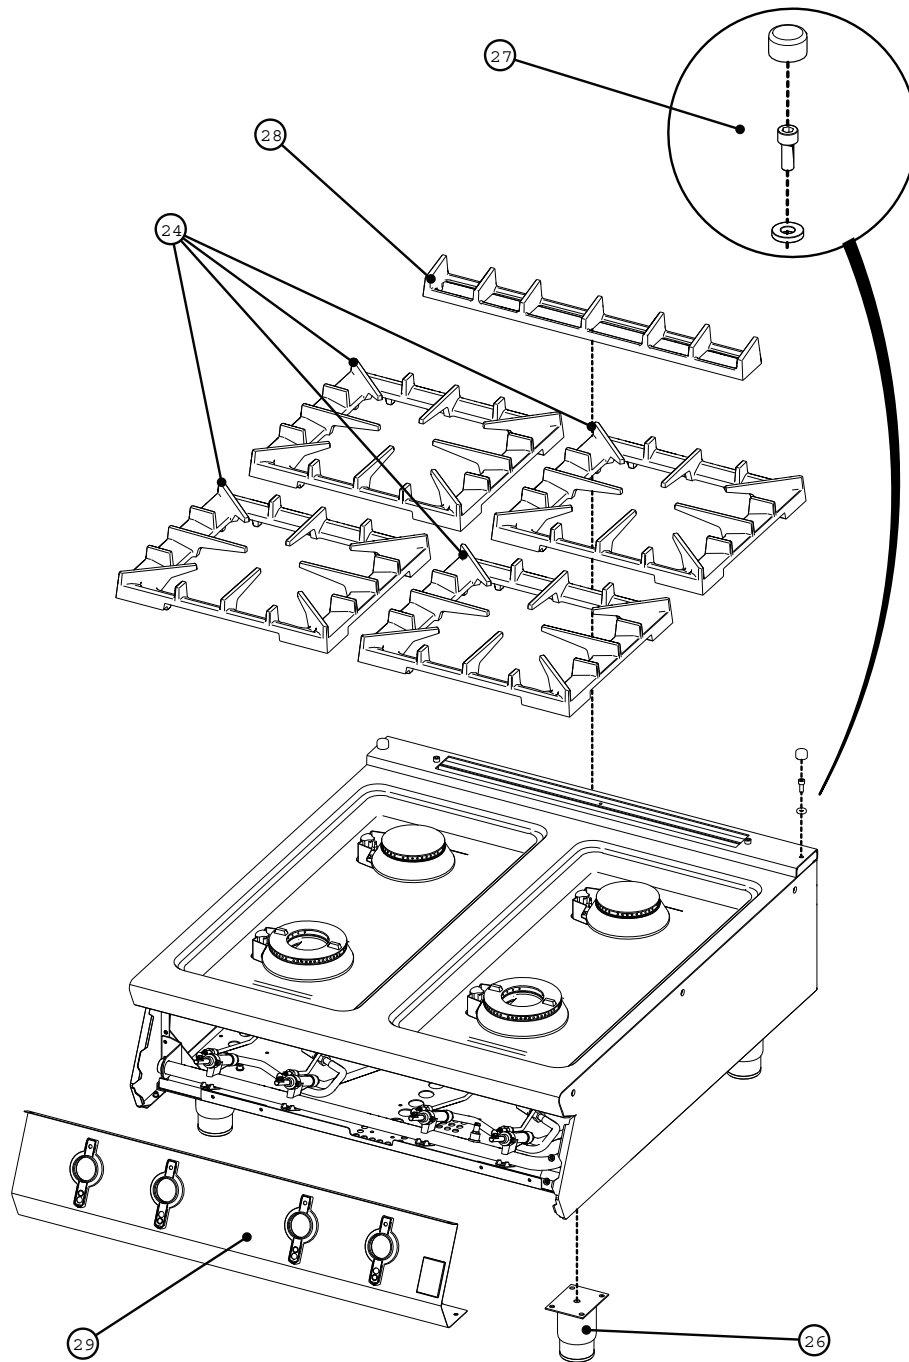

F900 SERIES

G9042, G9042A Boiling Tops

Fitments

Fitments

Item	Description	Spares No.	Part No.
23.	400mm flue capper	533400019	RT704001
24.	Pan support	533400021	RT704000
25.	Control panel	533400020	690072
26.	Adjustable foot (stainless steel)	535150025	R6377

F900 SERIES

G9084, G9084A, G9084B Boiling Tops

Fitments

Fitments

Item	Description	Spares No.	Part No.
24.	Pan support	533400021	T704000
26.	Adjustable foot (stainless steel)	535150025	R6377
27.	F900 screw cap kit	533550009	690049
28.	600mm flue capper	533410002	RT704002
29.	Control panel	533410000	690073

F900 SERIES

G9184, G9184A, G9184B Open Top Ranges

Fitments 1

Fitments 1

Item	Description	Spares No.	Part No.
30.	Control knob	533550003	RA9036
31.	Control panel	533440000	900051
32.	Oven control knob	533440001	RA9037
33.	Adjustable leg	535480067	R6285
34.	Swivel castor (set of 2)	535400222	600286
35.	Fixed castor (set of 2)	530964340	600284
36.	Oven door assembly	533450010	RA9216
37.	Door hinge assembly	533450012	690110
38.	Oven door handle	533450011	690109

F900 SERIES

G9184, G9184A, G9184B Open Top Ranges

Controls

Controls

Item	Description	Spares No.	Part No.
43.	Pipe kit (Ø10 x 250mm)	535010008	660005
44.	Flexi Pipe (Ø10 x 1430mm)	535480082	660026
45.	Flexi Pipe (Ø4 x 1300mm)	533450022	690112
46.	Oven valve assembly	533450007	690111
47.	Ignition cable	533620010	RA9226
48.	Ignition knob	533620011	RA9147
49.	Plug (3/8" BSP)	533620014	RA9146
50.	Compression fitting (10mm)	533620012	RA9144
51.	Compression fitting (4mm)	533620013	RA9145
52.	Burner	533450008	RA9101
53.	Burner elbow (3/8" x 10mm)	533450021	RA9041
54.	Reducer (3/8" x 1/8" M - F)	535500027	RLF024/1
55.	Burner injector (natural gas 230)	533450019	RA9228
56.	Burner injector (propane gas 135)	533450024	RA9229
57.	Pilot assembly c/w injector	533450009	690113
58.	Thermocouple	533450023	RA9040
59.	Pilot electrode	535950022	703180
60.	Pilot injector kit	533450025	690114