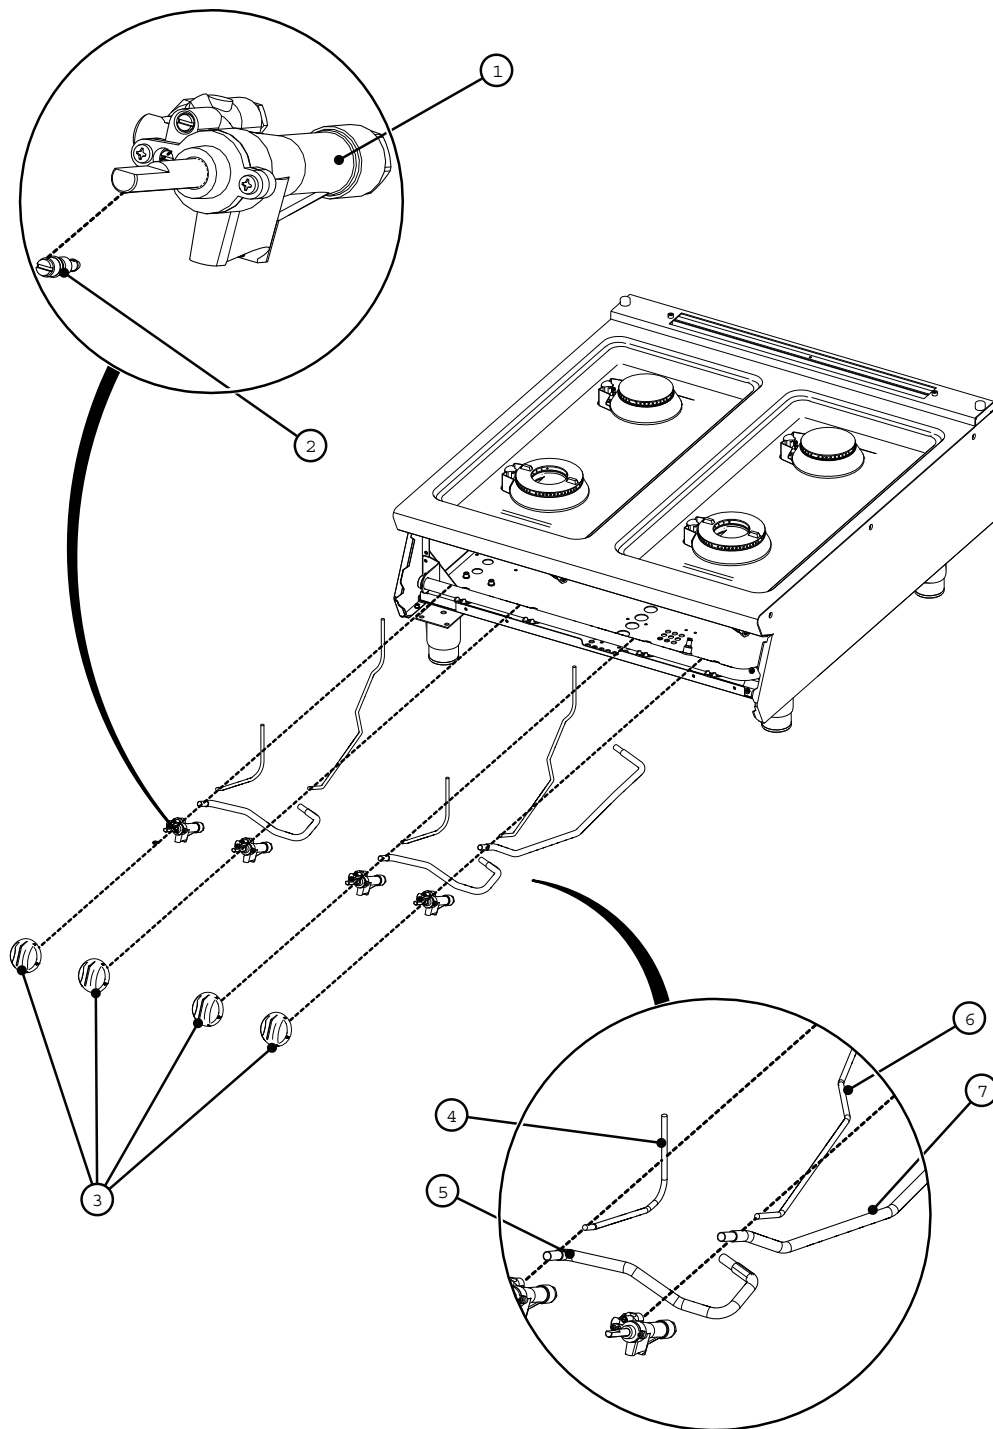

F900 SERIES

G9042, G9084, G90126 Counter Units
G9184 Open Top Range

Spares Information

G9184 Model

G9042-84-126-Spares-0915

Falcon Foodservice Equipment

Wallace View, Hillfoots Road, Stirling FK9 5PY t: +44 (0) 1786 455 200 f: 08000 275 595
info@falconfoodservice.com www.falconfoodservice.com

F900 SERIES

All Models

Common Controls

Common Controls

Item	Description	Spares No.	Part No.
1.	Hob tap (natural and propane gas)	533400000	690057
2.	Bypass screw kit	533400001	690062
3.	Control knob	533550003	RA9036
4.	Front pilot pipe kit	533400017	690055
5.	Pipe kit Ø10 x 250mm	535010008	660005
6.	Rear pilot pipe kit	533400018	690056
7.	Pipe kit Ø10 x 250mm	537883003	600233

F900 SERIES

All Models

Common Controls

Common Controls

Item	Description	Spares No.	Part No.
8.	Hob pilot gasket	533400004	RA9018
9.	Hob pilot injector kit	533400003	690067
10.	Hob pilot shield	533400007	T703384
11.	4.2kW burner ring	533400013	RA9027
12.	4.2kW burner base	533400014	RA9028
13.	Burner "O" ring	533400011	RA9009
14.	9.5kW / 7kW burner ring	533400009	RA9007
15.	9.5kW / 7kW burner base	533400010	RA9008
16.	Hob burner injector kit (propane gas)	533400016	690071
17.	Hob burner injector kit (natural gas)	533400015	690070

F900 SERIES

G9184, G9184A, G9184B Open Top Ranges

Fitments 1

Fitments 1

Item	Description	Spares No.	Part No.
30.	Control knob	533550003	RA9036
31.	Control panel	533440000	900051
32.	Oven control knob	533440001	RA9037
33.	Adjustable leg	535480067	R6285
34.	Swivel castor (set of 2)	535400222	600286
35.	Fixed castor (set of 2)	530964340	600284
36.	Oven door assembly	533450010	RA9216
37.	Door hinge assembly	533450012	690110
38.	Oven door handle	533450011	690109