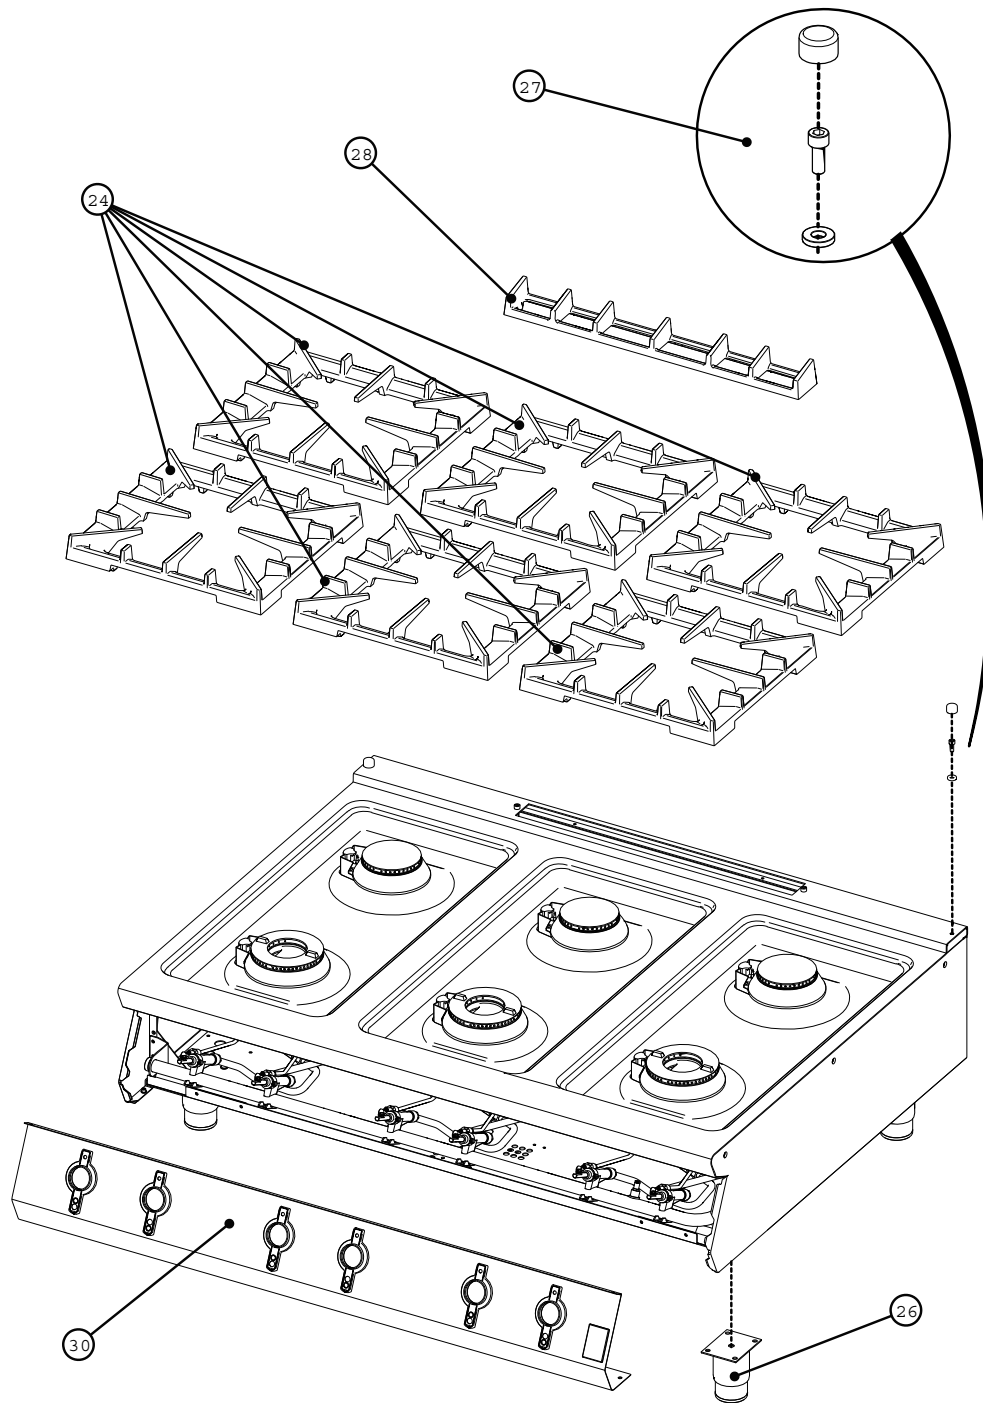

F900 SERIES

G9042, G9042A Boiling Tops

Fitments

Fitments

Item	Description	Spares No.	Part No.
23.	400mm flue capper	533400019	RT704001
24.	Pan support	533400021	RT704000
25.	Control panel	533400020	690072
26.	Adjustable foot (stainless steel)	535150025	R6377

F900 SERIES

G9084, G9084A, G9084B Boiling Tops

Fitments

Fitments

Item	Description	Spares No.	Part No.
24.	Pan support	533400021	T704000
26.	Adjustable foot (stainless steel)	535150025	R6377
27.	F900 screw cap kit	533550009	690049
28.	600mm flue capper	533410002	RT704002
29.	Control panel	533410000	690073

F900 SERIES

G90126, G90126A, G90126B Boiling Tops

Fitments

Fitments

Item	Description	Spares No.	Part No.
24.	Pan support	533400021	RT704000
26.	Adjustable foot (stainless steel)	535150025	R6377
27.	F900 screw cap kit	533550009	690049
28.	600mm flue capper	533410002	RT704002
30.	Control panel	533420000	690074

F900 SERIES

G9184, G9184A, G9184B Open Top Ranges

Fitments 1

Fitments 1

Item	Description	Spares No.	Part No.
30.	Control knob	533550003	RA9036
31.	Control panel	533440000	900051
32.	Oven control knob	533440001	RA9037
33.	Adjustable leg	535480067	R6285
34.	Swivel castor (set of 2)	535400222	600286
35.	Fixed castor (set of 2)	530964340	600284
36.	Oven door assembly	533450010	RA9216
37.	Door hinge assembly	533450012	690110
38.	Oven door handle	533450011	690109