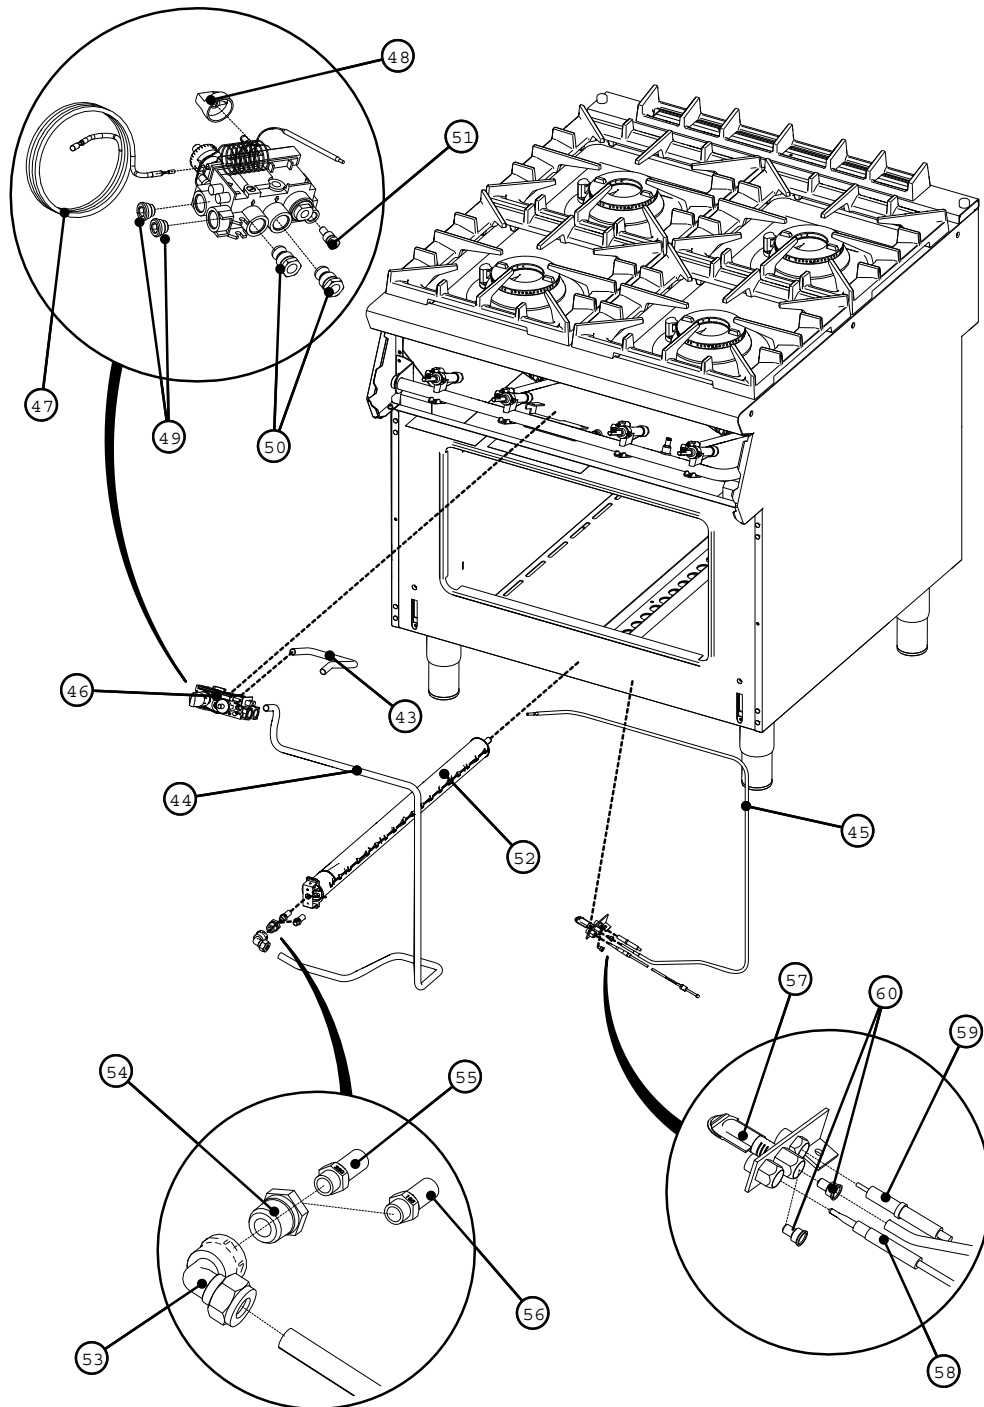

F900 SERIES

G9184, G9184A, G9184B Open Top Ranges

Fitments 1

Fitments 1

Item	Description	Spares No.	Part No.
30.	Control knob	533550003	RA9036
31.	Control panel	533440000	900051
32.	Oven control knob	533440001	RA9037
33.	Adjustable leg	535480067	R6285
34.	Swivel castor (set of 2)	535400222	600286
35.	Fixed castor (set of 2)	530964340	600284
36.	Oven door assembly	533450010	RA9216
37.	Door hinge assembly	533450012	690110
38.	Oven door handle	533450011	690109

F900 SERIES

G9184, G9184A, G9184B Open Top Ranges

Fitments 2

Fitments 2

Item	Description	Spares No.	Part No.
39.	Shelf hanger	533450018	T703121
40.	Oven shelf	525270000	R6488
41.	Oven base tray	533450020	P700000
42.	Pilot viewing plate	533450017	R690016

F900 SERIES

G9184, G9184A, G9184B Open Top Ranges

Controls

Controls

Item	Description	Spares No.	Part No.
43.	Pipe kit (Ø10 x 250mm)	535010008	660005
44.	Flexi Pipe (Ø10 x 1430mm)	535480082	660026
45.	Flexi Pipe (Ø4 x 1300mm)	533450022	690112
46.	Oven valve assembly	533450007	690111
47.	Ignition cable	533620010	RA9226
48.	Ignition knob	533620011	RA9147
49.	Plug (3/8" BSP)	533620014	RA9146
50.	Compression fitting (10mm)	533620012	RA9144
51.	Compression fitting (4mm)	533620013	RA9145
52.	Burner	533450008	RA9101
53.	Burner elbow (3/8" x 10mm)	533450021	RA9041
54.	Reducer (3/8" x 1/8" M - F)	535500027	RLF024/1
55.	Burner injector (natural gas 230)	533450019	RA9228
56.	Burner injector (propane gas 135)	533450024	RA9229
57.	Pilot assembly c/w injector	533450009	690113
58.	Thermocouple	533450023	RA9040
59.	Pilot electrode	535950022	703180
60.	Pilot injector kit	533450025	690114