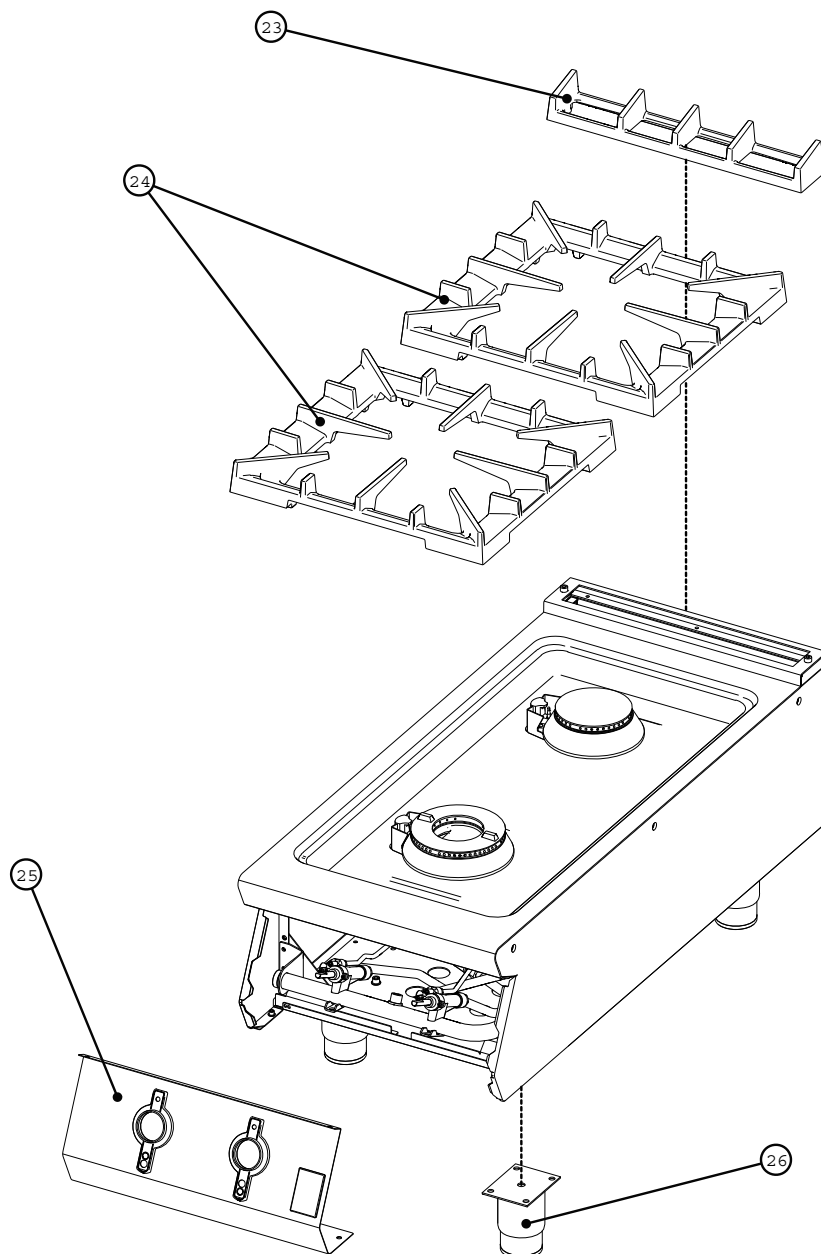

F900 SERIES

All Models

Common Controls

Common Controls

Item	Description	Spares No.	Part No.
8.	Hob pilot gasket	533400004	RA9018
9.	Hob pilot injector kit	533400003	690067
10.	Hob pilot shield	533400007	T703384
11.	4.2kW burner ring	533400013	RA9027
12.	4.2kW burner base	533400014	RA9028
13.	Burner "O" ring	533400011	RA9009
14.	9.5kW / 7kW burner ring	533400009	RA9007
15.	9.5kW / 7kW burner base	533400010	RA9008
16.	Hob burner injector kit (propane gas)	533400016	690071
17.	Hob burner injector kit (natural gas)	533400015	690070

F900 SERIES

All Models

Common Controls

Common Controls

Item	Description	Spares No.	Part No.
18.	Hob pilot assembly (natural and propane)	533400002	690066
19.	Hob thermocouple (rear)	533400005	690075
20.	4.2kW burner assembly (natural and propane)	533400012	690069
21.	Hob thermocouple (front)	533400006	690076
22.	9.5kW / 7kW burner assembly (natural and propane)	533400008	690068

F900 SERIES

G9042, G9042A Boiling Tops

Fitments

Fitments

Item	Description	Spares No.	Part No.
23.	400mm flue capper	533400019	RT704001
24.	Pan support	533400021	RT704000
25.	Control panel	533400020	690072
26.	Adjustable foot (stainless steel)	535150025	R6377

F900 SERIES

G9184, G9184A, G9184B Open Top Ranges

Fitments 1

Fitments 1

Item	Description	Spares No.	Part No.
30.	Control knob	533550003	RA9036
31.	Control panel	533440000	900051
32.	Oven control knob	533440001	RA9037
33.	Adjustable leg	535480067	R6285
34.	Swivel castor (set of 2)	535400222	600286
35.	Fixed castor (set of 2)	530964340	600284
36.	Oven door assembly	533450010	RA9216
37.	Door hinge assembly	533450012	690110
38.	Oven door handle	533450011	690109