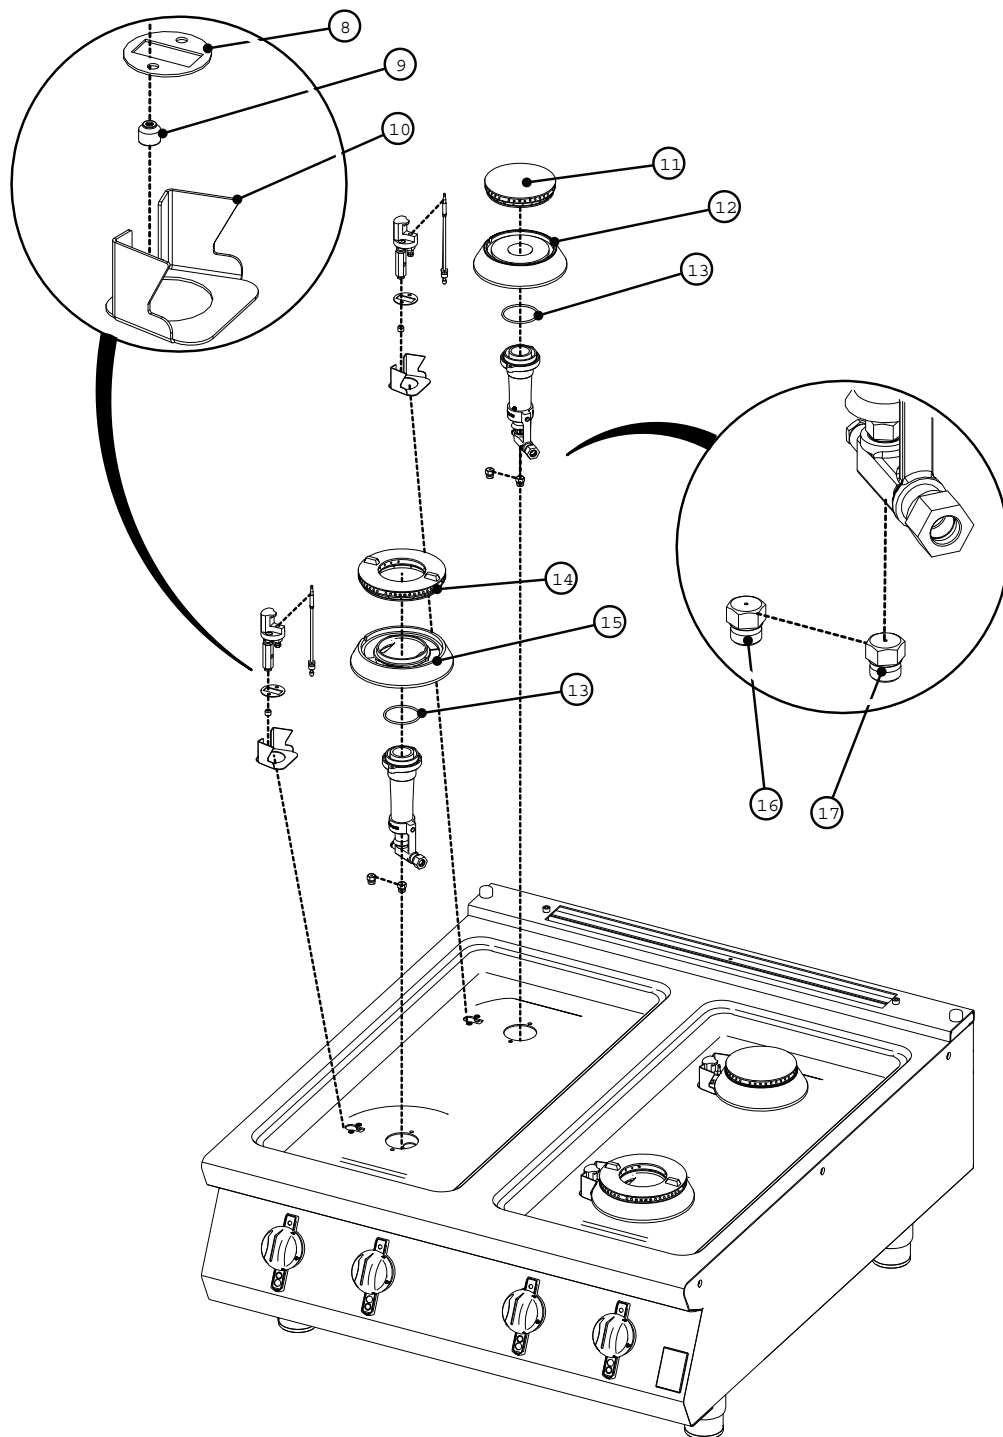

F900 SERIES

All Models

Common Controls

Common Controls

Item	Description	Spares No.	Part No.
1.	Hob tap (natural and propane gas)	533400000	690057
2.	Bypass screw kit	533400001	690062
3.	Control knob	533550003	RA9036
4.	Front pilot pipe kit	533400017	690055
5.	Pipe kit Ø10 x 250mm	535010008	660005
6.	Rear pilot pipe kit	533400018	690056
7.	Pipe kit Ø10 x 250mm	537883003	600233

F900 SERIES

All Models

Common Controls

Common Controls

Item	Description	Spares No.	Part No.
8.	Hob pilot gasket	533400004	RA9018
9.	Hob pilot injector kit	533400003	690067
10.	Hob pilot shield	533400007	T703384
11.	4.2kW burner ring	533400013	RA9027
12.	4.2kW burner base	533400014	RA9028
13.	Burner "O" ring	533400011	RA9009
14.	9.5kW / 7kW burner ring	533400009	RA9007
15.	9.5kW / 7kW burner base	533400010	RA9008
16.	Hob burner injector kit (propane gas)	533400016	690071
17.	Hob burner injector kit (natural gas)	533400015	690070

F900 SERIES

G9184, G9184A, G9184B Open Top Ranges

Fitments 1

Fitments 1

Item	Description	Spares No.	Part No.
30.	Control knob	533550003	RA9036
31.	Control panel	533440000	900051
32.	Oven control knob	533440001	RA9037
33.	Adjustable leg	535480067	R6285
34.	Swivel castor (set of 2)	535400222	600286
35.	Fixed castor (set of 2)	530964340	600284
36.	Oven door assembly	533450010	RA9216
37.	Door hinge assembly	533450012	690110
38.	Oven door handle	533450011	690109