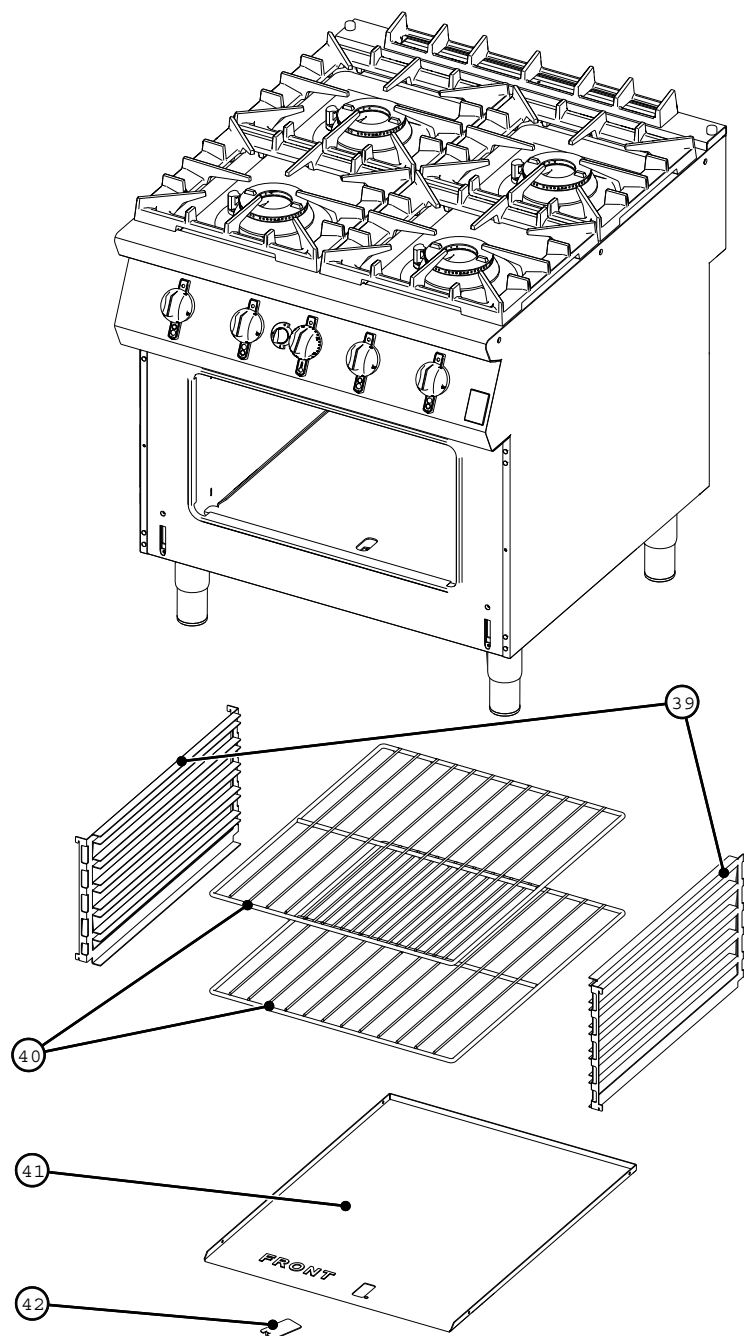

F900 SERIES

G90126, G90126A, G90126B Boiling Tops

Fitments

Fitments

Item	Description	Spares No.	Part No.
24.	Pan support	533400021	RT704000
26.	Adjustable foot (stainless steel)	535150025	R6377
27.	F900 screw cap kit	533550009	690049
28.	600mm flue capper	533410002	RT704002
30.	Control panel	533420000	690074

F900 SERIES

G9184, G9184A, G9184B Open Top Ranges

Fitments 1

Fitments 1

Item	Description	Spares No.	Part No.
30.	Control knob	533550003	RA9036
31.	Control panel	533440000	900051
32.	Oven control knob	533440001	RA9037
33.	Adjustable leg	535480067	R6285
34.	Swivel castor (set of 2)	535400222	600286
35.	Fixed castor (set of 2)	530964340	600284
36.	Oven door assembly	533450010	RA9216
37.	Door hinge assembly	533450012	690110
38.	Oven door handle	533450011	690109

F900 SERIES

G9184, G9184A, G9184B Open Top Ranges

Fitments 2

Fitments 2

Item	Description	Spares No.	Part No.
39.	Shelf hanger	533450018	T703121
40.	Oven shelf	525270000	R6488
41.	Oven base tray	533450020	P700000
42.	Pilot viewing plate	533450017	R690016

F900 SERIES

G9184, G9184A, G9184B Open Top Ranges

Controls

Controls

Item	Description	Spares No.	Part No.
43.	Pipe kit (Ø10 x 250mm)	535010008	660005
44.	Flexi Pipe (Ø10 x 1430mm)	535480082	660026
45.	Flexi Pipe (Ø4 x 1300mm)	533450022	690112
46.	Oven valve assembly	533450007	690111
47.	Ignition cable	533620010	RA9226
48.	Ignition knob	533620011	RA9147
49.	Plug (3/8" BSP)	533620014	RA9146
50.	Compression fitting (10mm)	533620012	RA9144
51.	Compression fitting (4mm)	533620013	RA9145
52.	Burner	533450008	RA9101
53.	Burner elbow (3/8" x 10mm)	533450021	RA9041
54.	Reducer (3/8" x 1/8" M - F)	535500027	RLF024/1
55.	Burner injector (natural gas 230)	533450019	RA9228
56.	Burner injector (propane gas 135)	533450024	RA9229
57.	Pilot assembly c/w injector	533450009	690113
58.	Thermocouple	533450023	RA9040
59.	Pilot electrode	535950022	703180
60.	Pilot injector kit	533450025	690114