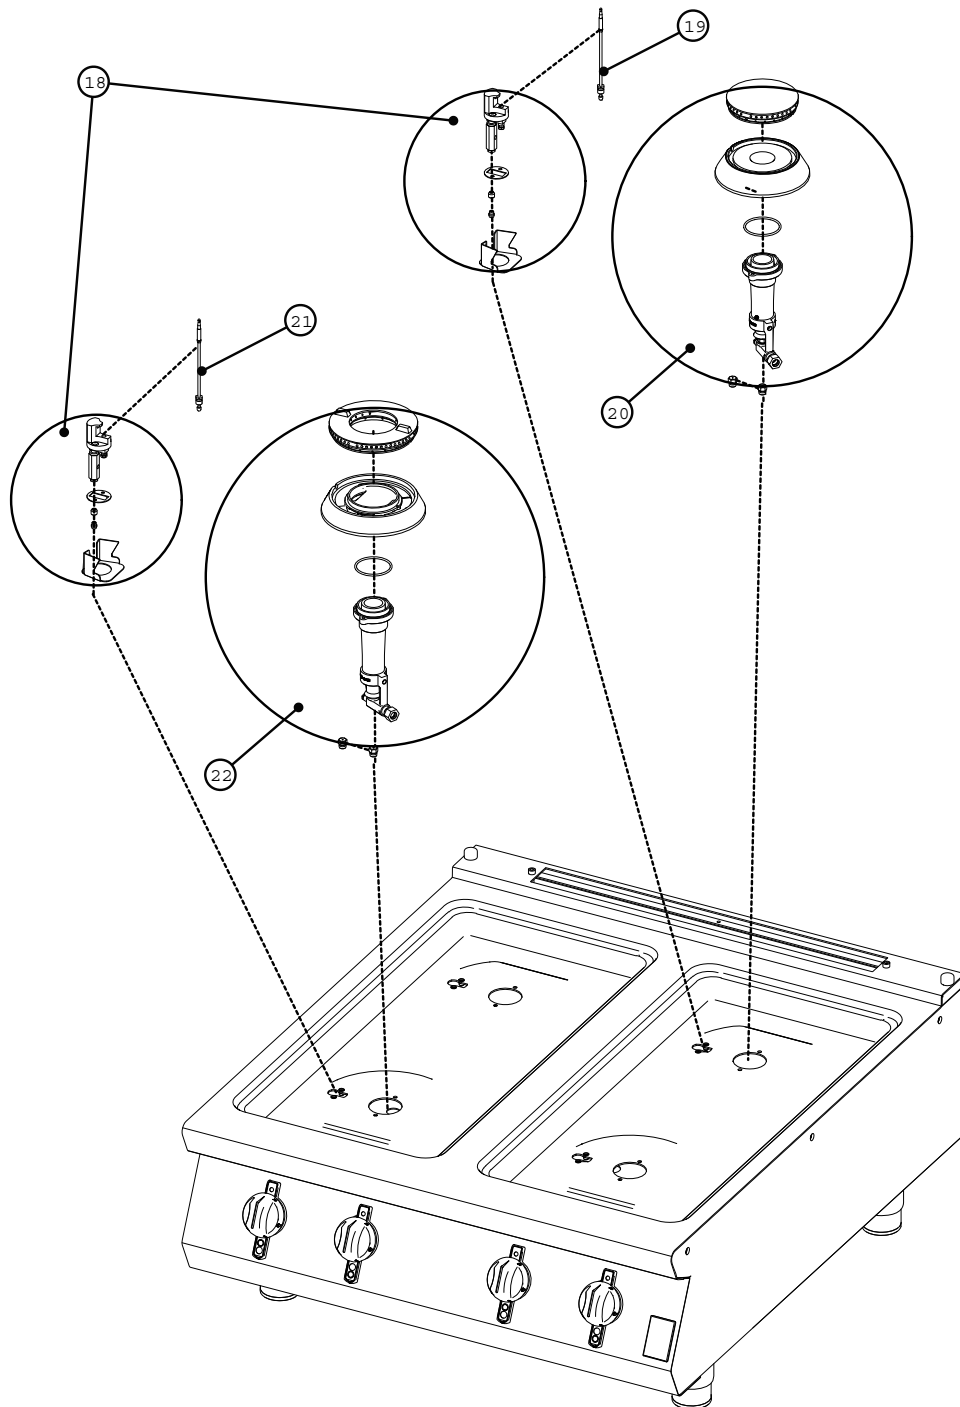

F900 SERIES

All Models

Common Controls

Common Controls

Item	Description	Spares No.	Part No.
18.	Hob pilot assembly (natural and propane)	533400002	690066
19.	Hob thermocouple (rear)	533400005	690075
20.	4.2kW burner assembly (natural and propane)	533400012	690069
21.	Hob thermocouple (front)	533400006	690076
22.	9.5kW / 7kW burner assembly (natural and propane)	533400008	690068