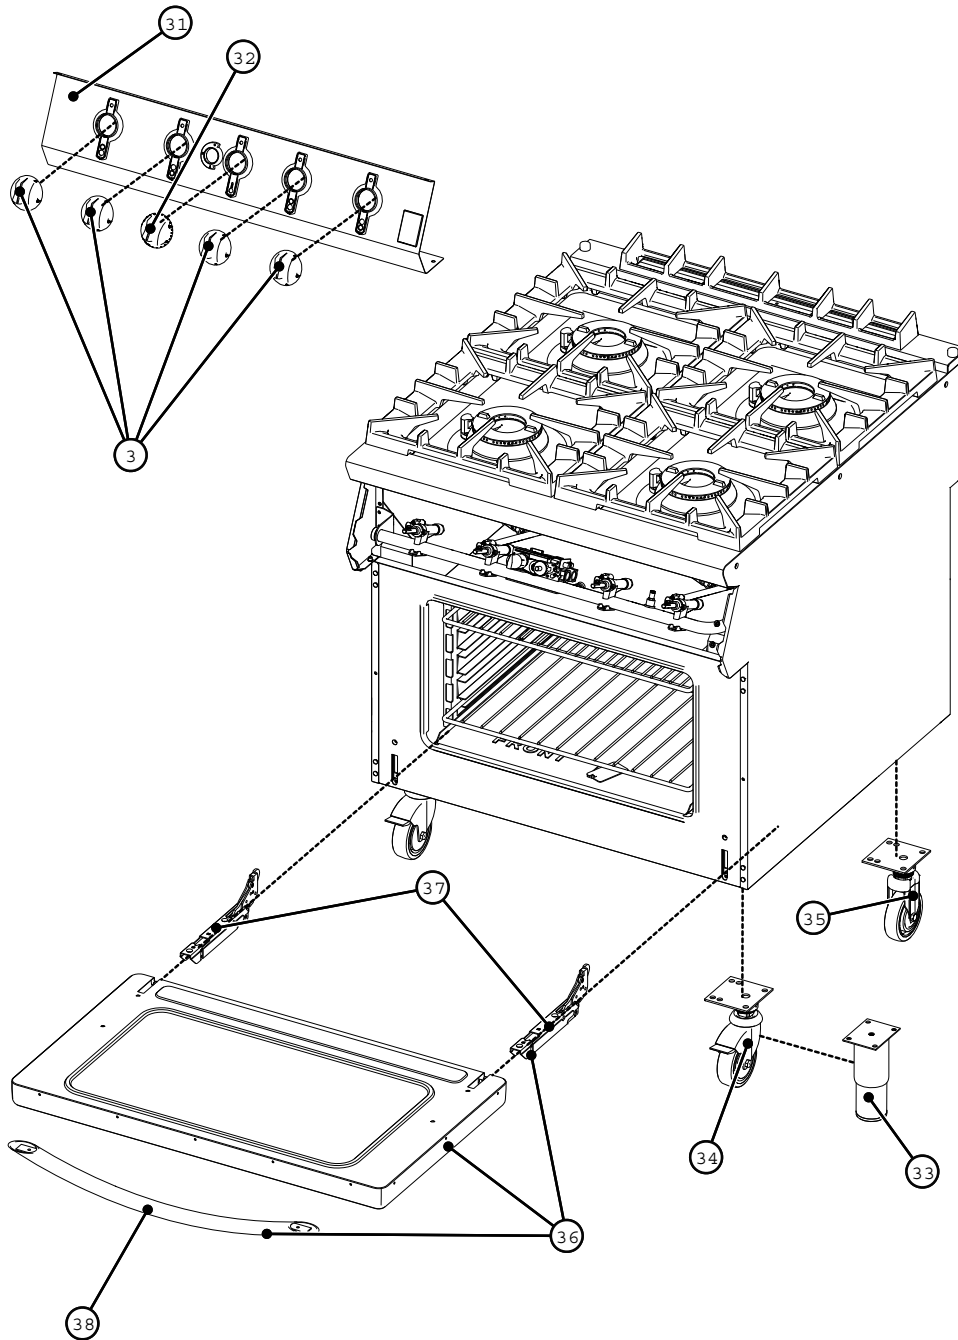

F900 SERIES

G90126, G90126A, G90126B Boiling Tops

Fitments

Fitments

Item	Description	Spares No.	Part No.
24.	Pan support	533400021	RT704000
26.	Adjustable foot (stainless steel)	535150025	R6377
27.	F900 screw cap kit	533550009	690049
28.	600mm flue capper	533410002	RT704002
30.	Control panel	533420000	690074

F900 SERIES

G9184, G9184A, G9184B Open Top Ranges

Fitments 1

Fitments 1

Item	Description	Spares No.	Part No.
30.	Control knob	533550003	RA9036
31.	Control panel	533440000	900051
32.	Oven control knob	533440001	RA9037
33.	Adjustable leg	535480067	R6285
34.	Swivel castor (set of 2)	535400222	600286
35.	Fixed castor (set of 2)	530964340	600284
36.	Oven door assembly	533450010	RA9216
37.	Door hinge assembly	533450012	690110
38.	Oven door handle	533450011	690109

F900 SERIES

G9184, G9184A, G9184B Open Top Ranges

Fitments 2

Fitments 2

Item	Description	Spares No.	Part No.
39.	Shelf hanger	533450018	T703121
40.	Oven shelf	525270000	R6488
41.	Oven base tray	533450020	P700000
42.	Pilot viewing plate	533450017	R690016

F900 SERIES

G9184, G9184A, G9184B Open Top Ranges

Controls

Controls

Item	Description	Spares No.	Part No.
43.	Pipe kit (Ø10 x 250mm)	535010008	660005
44.	Flexi Pipe (Ø10 x 1430mm)	535480082	660026
45.	Flexi Pipe (Ø4 x 1300mm)	533450022	690112
46.	Oven valve assembly	533450007	690111
47.	Ignition cable	533620010	RA9226
48.	Ignition knob	533620011	RA9147
49.	Plug (3/8" BSP)	533620014	RA9146
50.	Compression fitting (10mm)	533620012	RA9144
51.	Compression fitting (4mm)	533620013	RA9145
52.	Burner	533450008	RA9101
53.	Burner elbow (3/8" x 10mm)	533450021	RA9041
54.	Reducer (3/8" x 1/8" M - F)	535500027	RLF024/1
55.	Burner injector (natural gas 230)	533450019	RA9228
56.	Burner injector (propane gas 135)	533450024	RA9229
57.	Pilot assembly c/w injector	533450009	690113
58.	Thermocouple	533450023	RA9040
59.	Pilot electrode	535950022	703180
60.	Pilot injector kit	533450025	690114